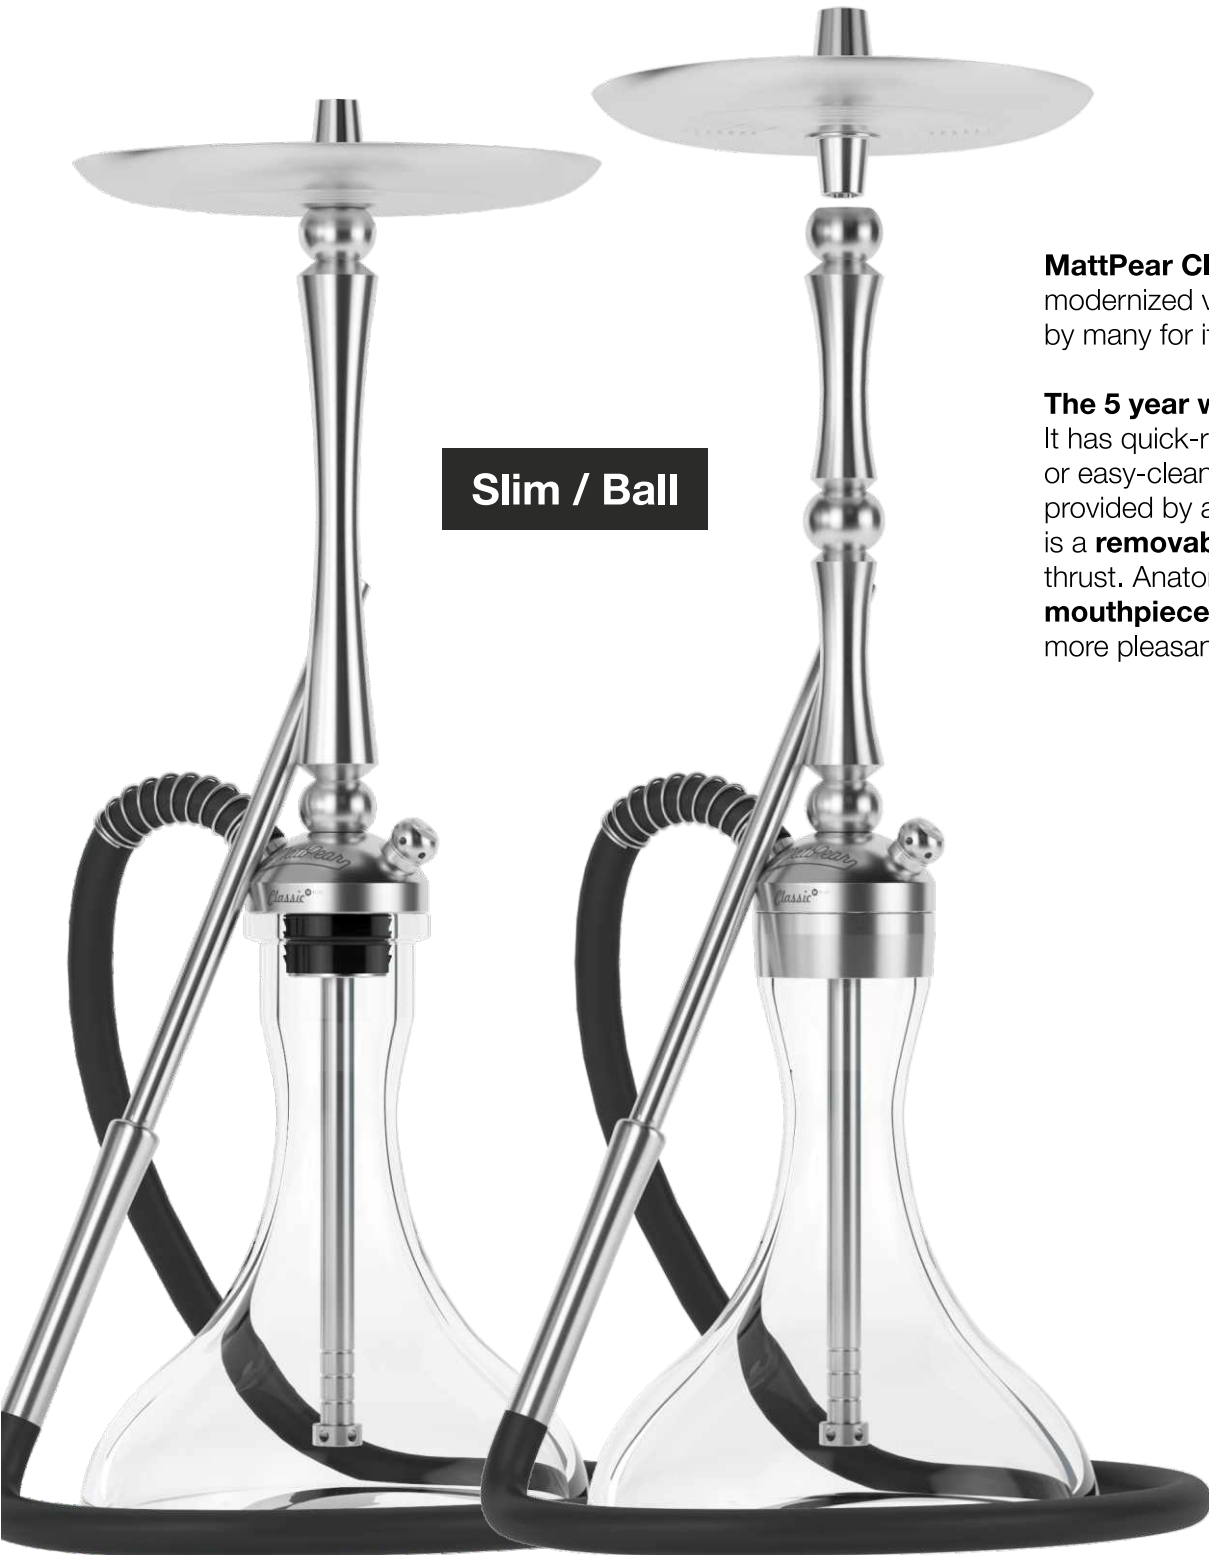

Like all MattPear models, **Ready S is a reliable and durable premium quality hookah, regardless of version.**

2 types of equipment

1 *Simple*<sup>®</sup>

**Slim / Ball**

**Simple M** gained its huge popularity in the industry because of the perfect balance of value for money, quality and firm style. Simple M has truly become one of the most popular amongst our customers. Over **53 000** pieces have been sold in more than 45 countries around the world.

**White / Black**

**Slim / Ball**

**MattPear Classic M Plus** - is a modernized version of the model, loved by many for its durability and reliability.

**The 5 year warranty** is proof of that. It has quick-release corrugated saucer or easy-cleaning the bowl. Classic draft provided by a narrowed downstem, there is a **removable diffuser** to make softer thrust. Anatomical **collapsible mouthpiece** makes using the hookah more pleasant.